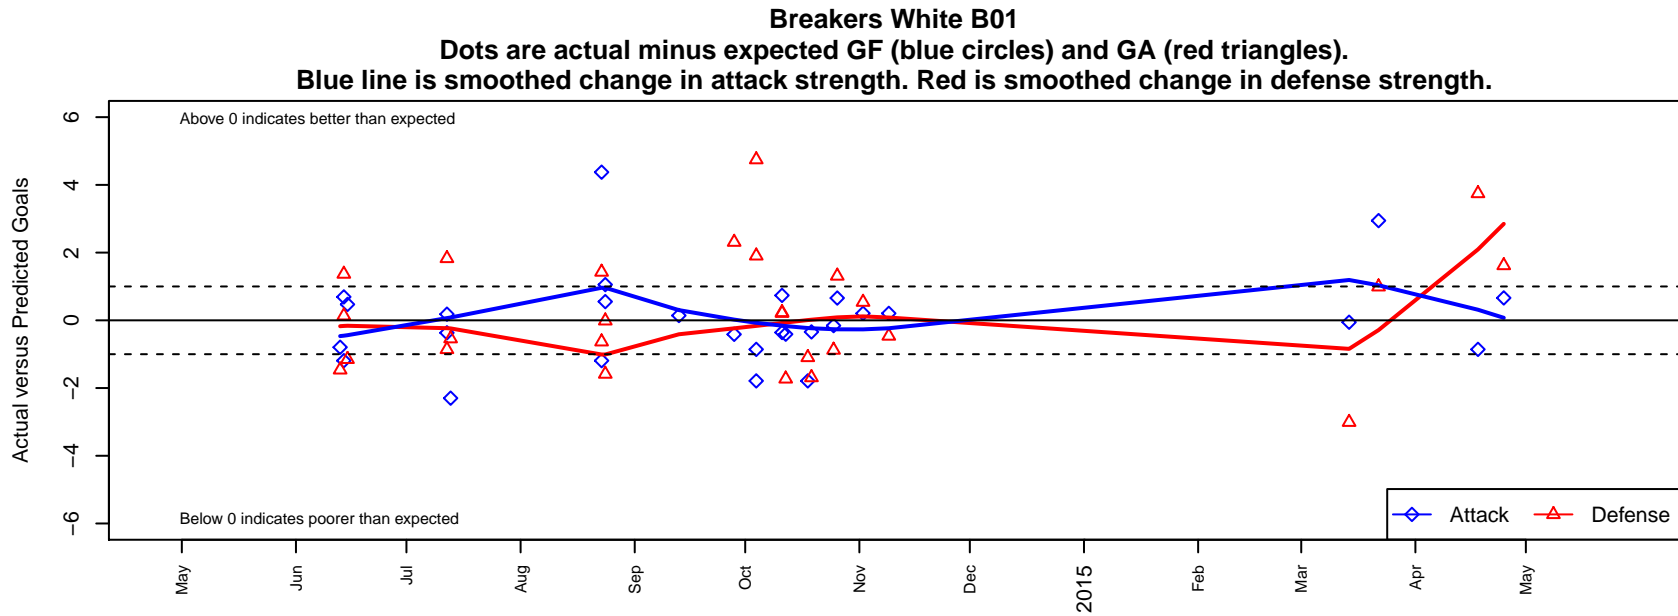

## Breakers White B01

Breakers SC  
 Spokane, WA  
 B01 total strength=673  
 attack=0.9 defense=0.46  
 fall league = PSPL–Inland Div 1 U13  
 spr league = Spr PSPL–Inland Div 1 U13  
 notes= Higdon 2013, 2014

**attack and defense variance (black dot)  
relative to other teams  
and top 10 in region**

**attack and defense rating  
relative to others at age  
and all opponents in last 13 months**

**Performance relative to 13 month average**