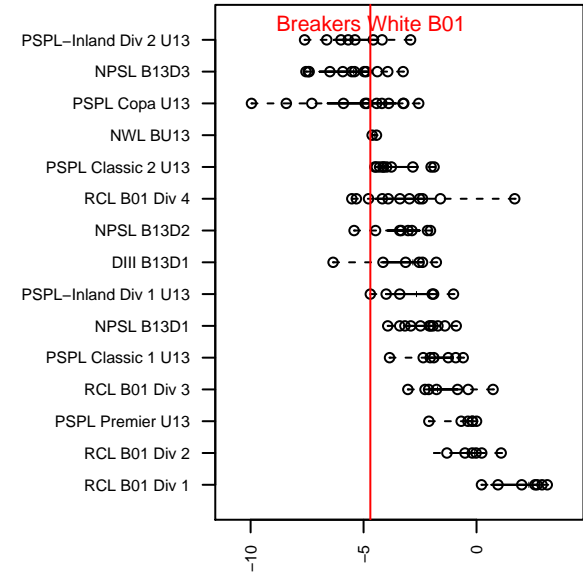

## Breakers White B01

Breakers SC  
 Spokane, WA  
 B01 total strength=673  
 attack=0.9 defense=0.46  
 fall league = PSPL–Inland Div 1 U13  
 spr league = Spr PSPL–Inland Div 1 U13  
 notes= Higdon 2013, 2014

alt names used:  
 Breakers Higdon White  
 IEYSA Breakers B01 Higdon  
 BREAKERS HIGDON 01 (WA)  
 Breakers Higdon  
 IEYSA Breakers B01 Higdon

Venues played:  
 2014 Olivia Chaffin BU13  
 2014 Seattle Cup BU13  
 2014 River City Challenge U13  
 2014 PSPL–Inland Div 1 U13  
 2014 Wenatchee Apple Cup BU13–14  
 2014 Spr PSPL–Inland Div 1 U13

**attack and defense variance (black dot)  
relative to other teams  
and top 10 in region**

**attack and defense rating  
relative to others at age  
and all opponents in last 13 months**

**Performance relative to 13 month average**